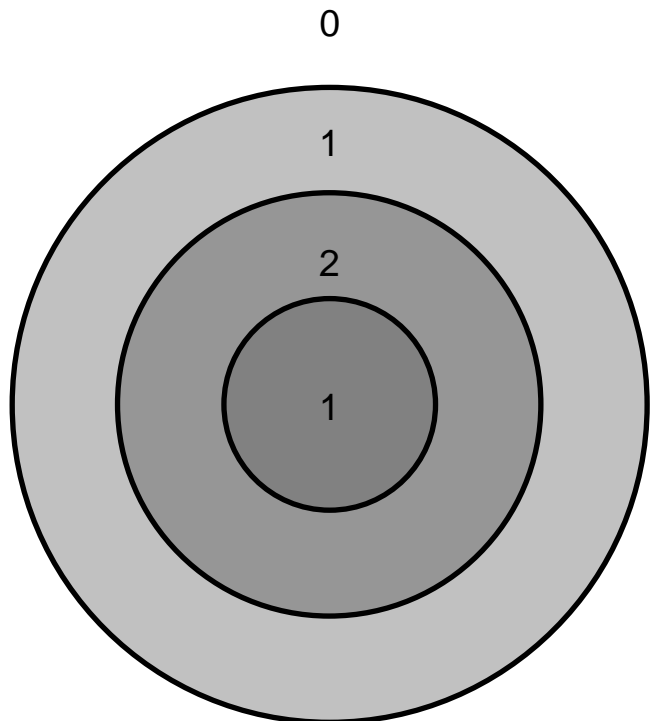

Drawing:

- Place jack in centre of target
- Aim at jack
- Points allocated as shown
- Score 4 points if ball is touching jack or within 1cm. Otherwise score 3.
- If not sure of which score when it is on the line, then look directly ball and score where most of it is over hanging.
- If ball has equal in both, take the lowest score option.
- Remove ball after shot and replace jack if moved.
- If jack moves off centre circle, score where coloured ball ends up, and take off point for each section the jack has moved.

Driving:

- Place jack in centre of target
- Aim to drive the jack off the target
- Points allocated as shown – this is where the jack ends up if hit.
- Score 4 points if jack is knocked off the target
- If not sure of which score when it is on the line, then look directly ball and score where most of it is over hanging.
- If ball has equal in both, take the lowest score option.
- It does not matter where the ball you played ends up.
- Remove ball after shot and replace jack if moved.

Running Shot:

- Place jack in centre of target
- Aim to drive the jack off the target
- Points allocated as shown – this is where the jack ends up if hit.
- Score 0 points if jack is knocked off target
- If not sure of which score when it is on the line, then look directly ball and score where most of it is over hanging.
- If ball has equal in both, take the lowest score option.
- It does not matter where the ball you played ends up.
- Remove ball after shot and replace jack if moved.

GRAND TOTAL	
--------------------	--

Target Dimensions