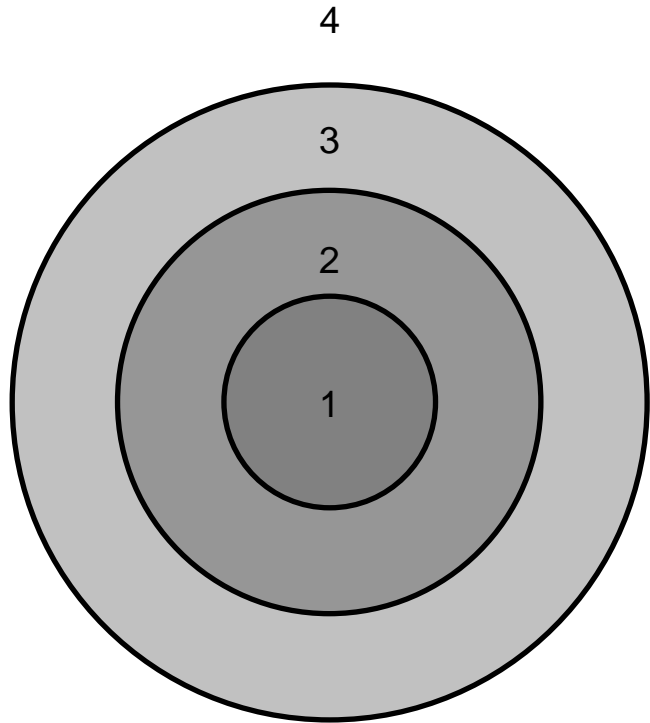

Testing Instructions

Carefully select 9 balls before beginning to use for the test - once you have played a particular ball you won't be able to play it again until the next distance.

Jack Placement:

- Aim to centre of target
- Points allocated as shown
- If not sure of which score when it is on the line, then look directly ball and score where most of it is over hanging.
- If ball has equal in both, take the lowest score option

Drawing:

- Place jack in centre of target
- Aim at jack
- Points allocated as shown
- Score 4 points if ball is touching jack or within 1cm. Otherwise score 3.
- If not sure of which score when it is on the line, then look directly ball and score where most of it is over hanging.
- If ball has equal in both, take the lowest score option.
- Remove ball after shot and replace jack if moved.
- If jack moves off centre circle, score where coloured ball ends up, and take off point for each section the jack has moved.

Driving:

- Place jack in centre of target
- Aim to drive the jack off the target
- Points allocated as shown – this is where the jack ends up if hit.
- Score 4 points if jack is knocked off the target
- If not sure of which score when it is on the line, then look directly ball and score where most of it is over hanging.
- If ball has equal in both, take the lowest score option.
- It does not matter where the ball you played ends up.
- Remove ball after shot and replace jack if moved.

Running Shot:

- Place jack in centre of target
- Aim to drive the jack off the target
- Points allocated as shown – this is where the jack ends up if hit.
- Score 0 points if jack is knocked off target
- If not sure of which score when it is on the line, then look directly ball and score where most of it is over hanging.
- If ball has equal in both, take the lowest score option.
- It does not matter where the ball you played ends up.
- Remove ball after shot and replace jack if moved.