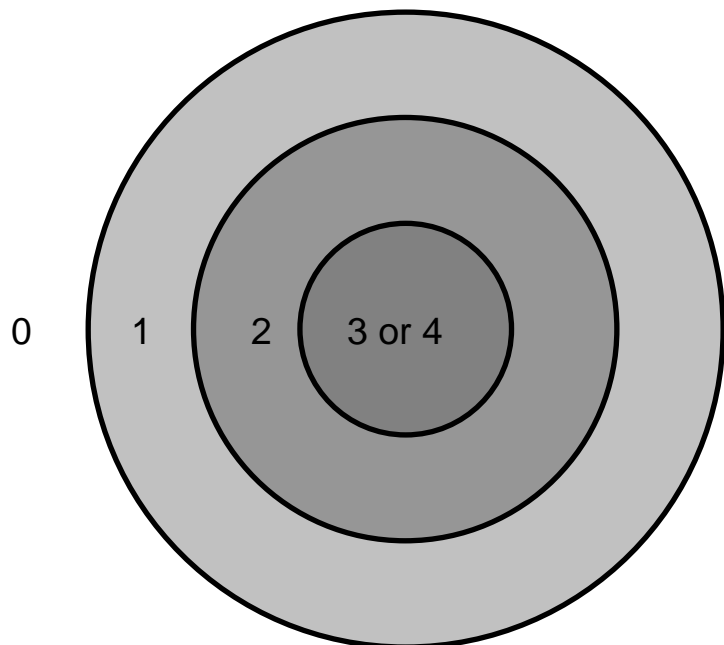

Testing Instructions

Carefully select 9 balls before beginning to use for the test - once you have played a particular ball you won't be able to play it again until the next distance.

Jack Placement:

- Aim to centre of target
- Points allocated as shown
- If not sure of which score when it is on the line, then look directly ball and score where most of it is over hanging.
- If ball has equal in both, take the lowest score option

Drawing:

- Place jack in centre of target
- Aim at jack
- Points allocated as shown
- Score 4 points if ball is touching jack or within 1cm. Otherwise score 3.
- If not sure of which score when it is on the line, then look directly ball and score where most of it is over hanging.
- If ball has equal in both, take the lowest score option.
- Remove ball after shot and replace jack if moved.
- If jack moves off centre circle, score where coloured ball ends up, and take off point for each section the jack has moved.

Driving:

- Place jack in centre of target
- Aim to drive the jack off the target
- Points allocated as shown – this is where the jack ends up if hit.
- Score 4 points if jack is knocked off the target
- If not sure of which score when it is on the line, then look directly ball and score where most of it is over hanging.
- If ball has equal in both, take the lowest score option.
- It does not matter where the ball you played ends up.
- Remove ball after shot and replace jack if moved.

Running Shot:

- Place jack in centre of target
- Aim to drive the jack off the target
- Points allocated as shown – this is where the jack ends up if hit.
- Score 0 points if jack is knocked off target
- If not sure of which score when it is on the line, then look directly ball and score where most of it is over hanging.
- If ball has equal in both, take the lowest score option.
- It does not matter where the ball you played ends up.
- Remove ball after shot and replace jack if moved.